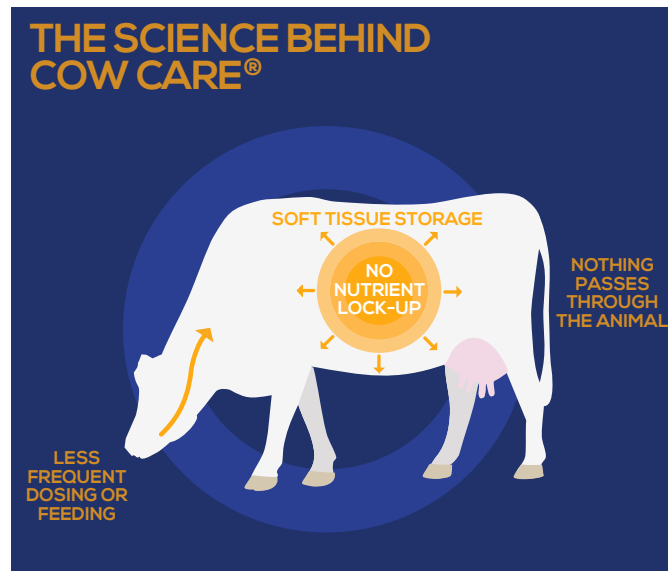

# COW CARE®

ORGANICALLY CHELATED TRACE ELEMENT,  
VITAMIN AND AMINO ACID SUPPLEMENT

**Agri • Lloyd**

THE SECRET'S IN THE SCIENCE®

## ORGANICALLY CHELATED TRACE ELEMENT, VITAMIN AND AMINO ACID SUPPLEMENT

Cow Care® is an organically chelated trace element, vitamin and amino acid supplement which is proven to help maintain general health, support fertility in dairy cows and viability of new born calves.

A high level of bioavailability means that trace elements and minerals are absorbed by the small intestine and stored in the soft tissue to be used when needed.